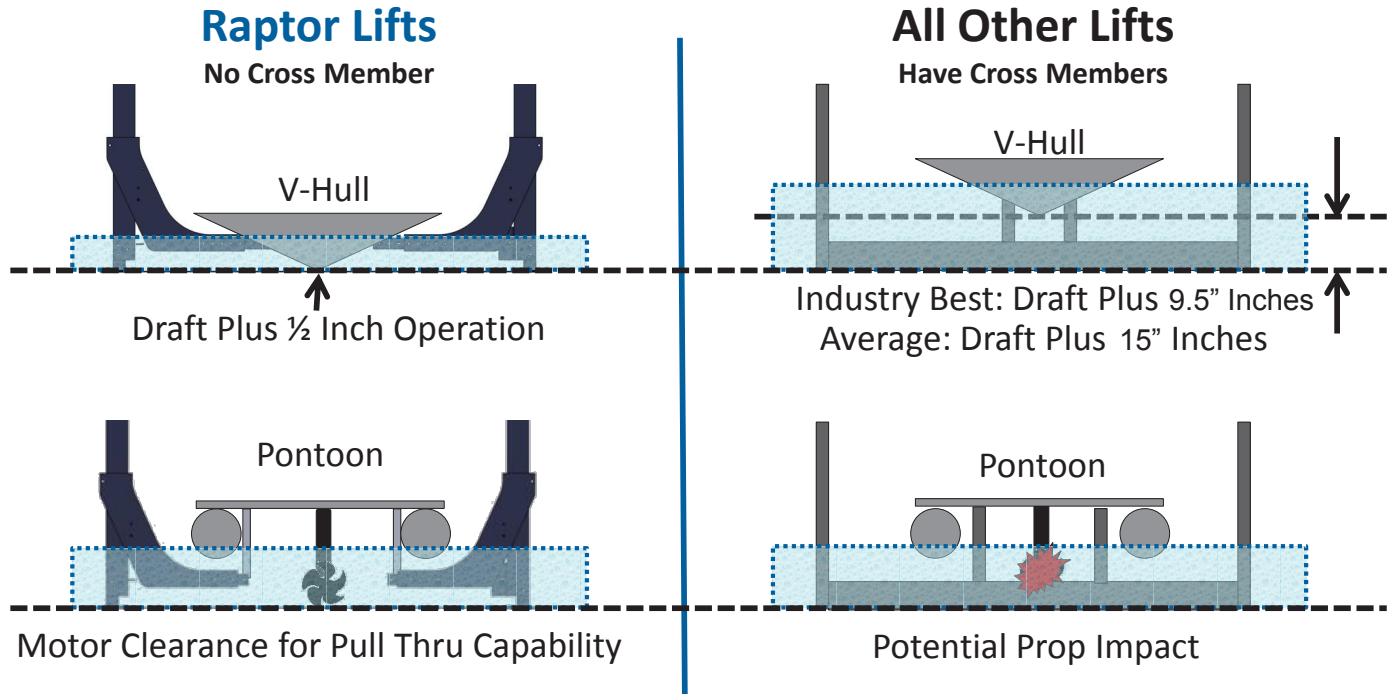

Don't Let Your Lift Limit Your Boat

**Lowest
Water Depth
Capability - 1/2"
(Below Draft)**

**Patented
Cantilever Lift Arms**

**Only Lift with
Drive Through
Capability**

**Industry's
Longest Travel Range**

**Prop Friendly -
Only Lift without Cross Member**

Powered by a WARN® Hoist

- **Faster** - 2x faster than leading lift competitor
- **Stronger** - superior to a winch in a lifting application
- **Safer** - hoist is ASME B30.5 compliant

Weight Limit: 7500 lbs

The Comparison

The Depth

The Dimensions

MODEL	CAPACITY	LIFT TRAVEL	USABLE WIDTH	OUTSIDE WIDTH	FRAME LENGTH	CLEARANCE HEIGHT	OVERALL HEIGHT	WATER HEIGHT (BELOW DRAFT)	WEIGHT	CANOPY OPTIONS
NZD-7500	7,500 LBS	84"	117"	138"	122"	137"	171"	0.5"	1200 LBS	27'

*Standard Lift Includes: Lift, 2 Carpeted Bunks, 24 Foot Canopy, 24V 20W Solar System, Dual Battery Tray, 24V DC Hoist System.
15 Year Limited Warranty