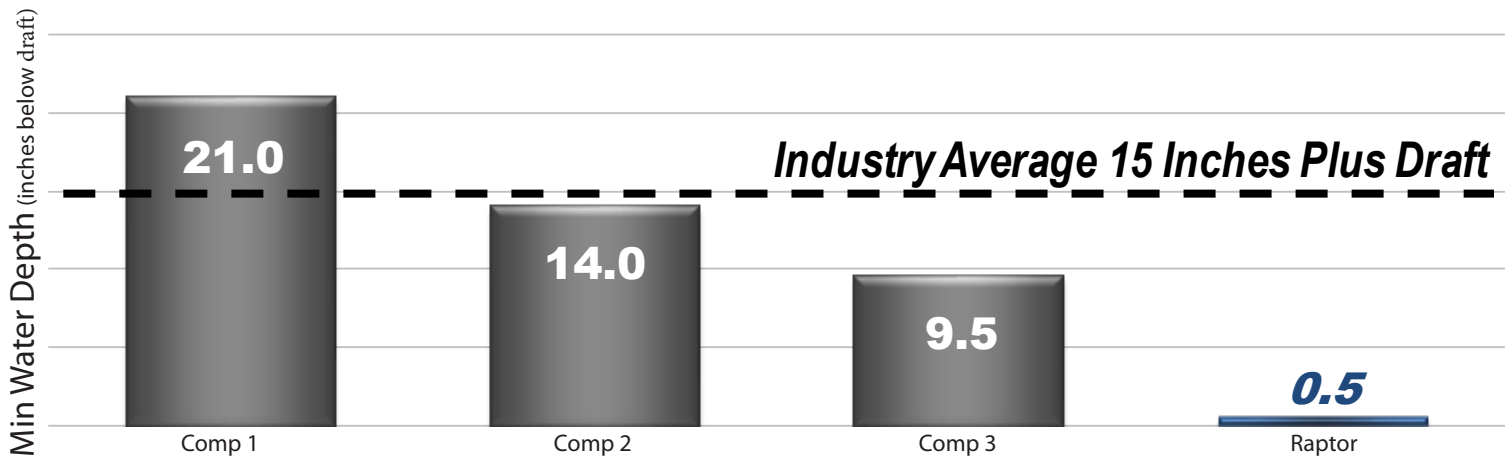

**Prop Friendly -
Only Lift without Cross Member**

Powered by a WARN® Hoist

- **Faster** - 2x faster than leading lift competitor
- **Stronger** - superior to a winch in a lifting application
- **Safer** - hoist is ASME B30.5 compliant

Weight Limit: 7500 lbs

The Comparison

The Depth

The Dimensions

MODEL	CAPACITY	LIFT TRAVEL	USABLE WIDTH	OUTSIDE WIDTH	FRAME LENGTH	CLEARANCE HEIGHT	OVERALL HEIGHT	WATER HEIGHT (BELOW DRAFT)	WEIGHT	CANOPY OPTIONS
NZD-7500	7,500 LBS	84"	117"	138"	122"	137"	171"	0.5"	1200 LBS	27'